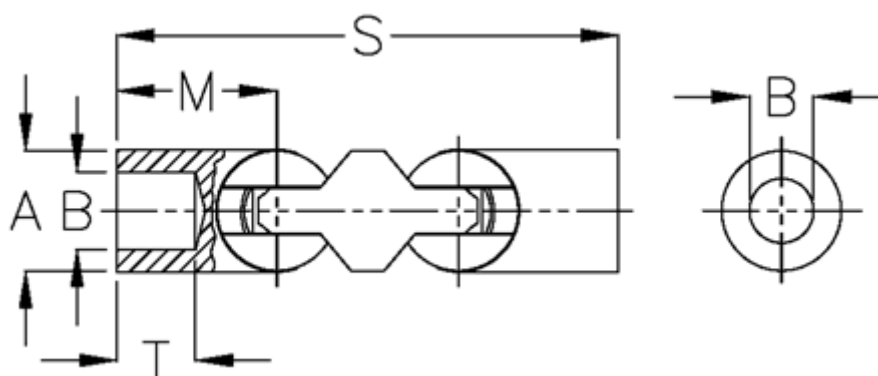

Article number: 07870300

Description: Ball joint, double 0.870.300
0.870.300

Measures

A	= 70
B H7	= 45
M	= 105.0
s	= 292
T	= 52